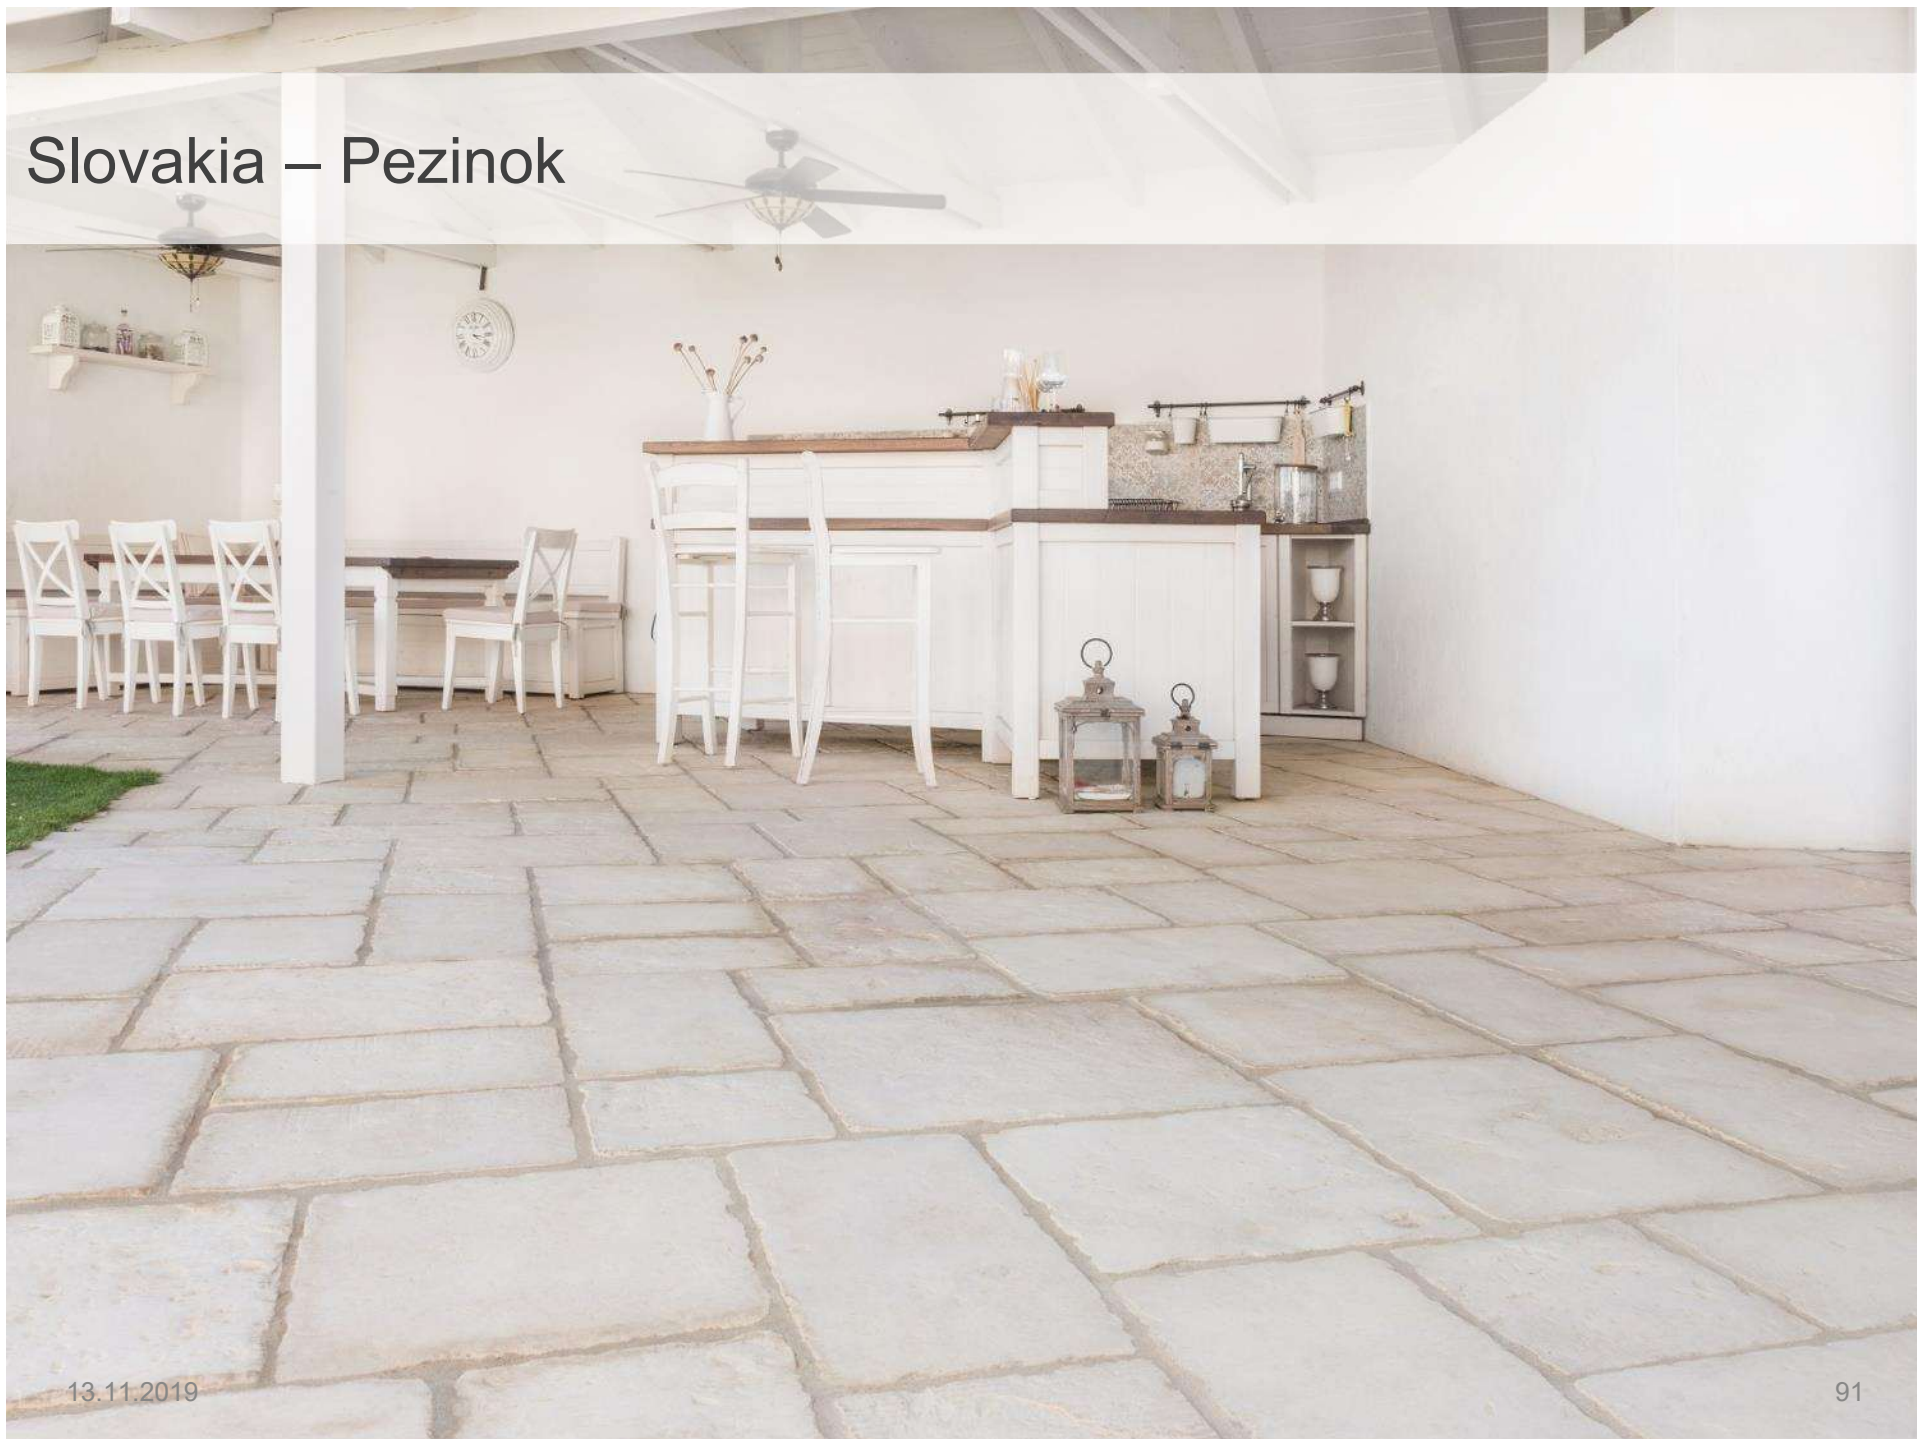

Slovakia – Pezinok

Romania - Valcea

Romania - Valcea

Romania - Harghita

Pietre decorative

Dimensiune:

1-3 cm;

3-6 cm;